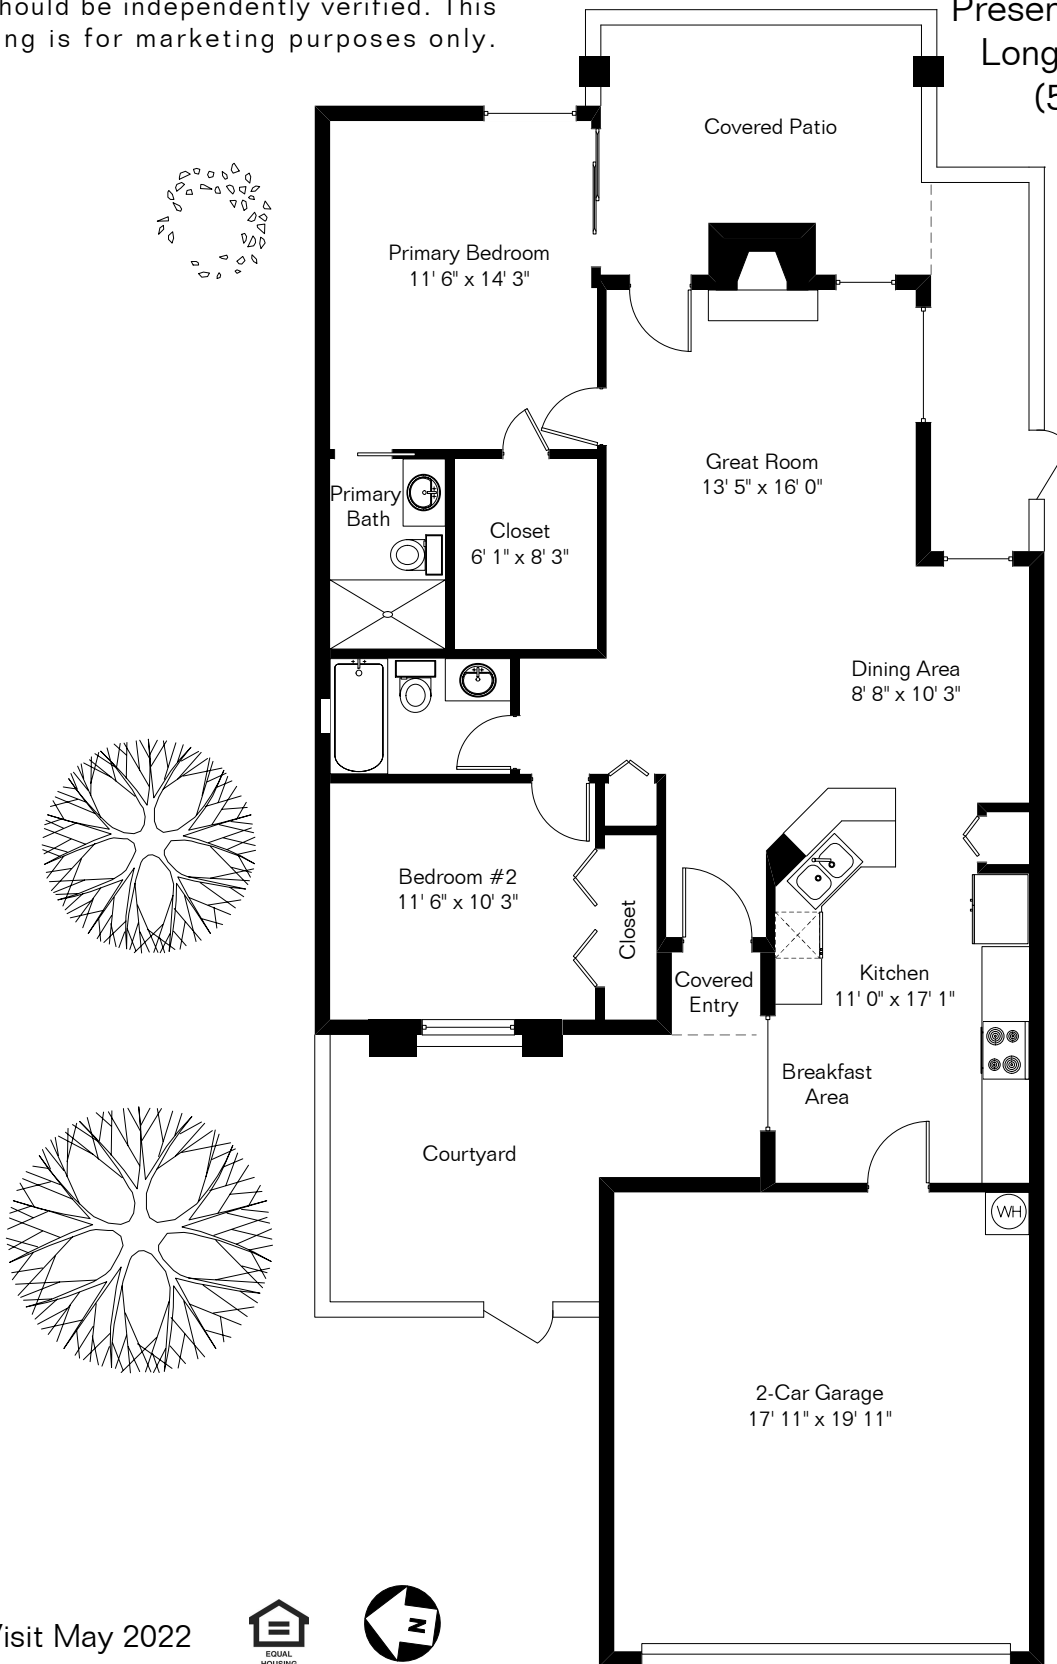

The square footages and room size information are deemed to be reliable but are not guaranteed and should be independently verified. This drawing is for marketing purposes only.

62 E Horizon Circle

Presented by Pam Treece
Long Realty Company
(520) 275-2664

Site Visit May 2022

Living Area 1,148 Sq Ft
Garage 403 Sq Ft

Copyright 2022 Floor Plans First! LLC
All Rights Reserved.